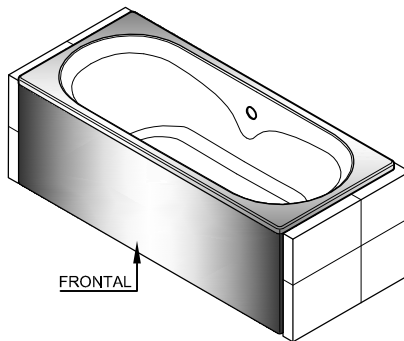

PAINEL ACM FRONTAL	
DIM.	ALTURA
1800	560mm
	B18056ACM

PAINEL ACM LATERAL	
DIM.	ALTURA
800	560mm
	B8056ACM

PAINEL ACM LATERAL (stand-alone)	
DIM.	ALTURA
800	560mm
	B8056ACSA

Sanitana

MODEL FEATURES:

Model of generous measures for maximum comfort. Discharge to the center and symmetric, allows you to turn bath for two with the maximum comfort. Warranty of 2 years. Available in whirlpool systems.

AVAILABLE COLORS: White

WEIGHT ($\pm 10\%$): 24 Kg

Technical Sheet

Capacity to overflow level ($\pm 10\%$): 232 liters;

Dimensions in mm

The products presented follow technical specifications by Sanitana S.A. Dimensions provided are indicative only. For custom installation, should only be considered the dimensions measured directly on the part to be installed. We reserve the right to make technical changes to improve the functionality of our products without prior notice.

PART:

- DESCRIPTION: Rectangular Acrylic Bathtub
- SERIES: ROSÁRIO 1800x800
- VERSION: Simple / With Whirlpool Systems

RELATED PRODUCTS:

					
BATHTUB DIM.	METALLIC STRUCTURE	METALLIC FEET SUPPORT	DISCHARGE VALVE	HEADREST CURVED	HEADREST (included in whirlpool systems)
1800x800	KESTM18080.ZNC	17767	15892	BACSC59G	20859

ACRYLICS, WOOD AND ACM PANELS:

QUADRANT APPLICATION
(frontal panel+lateral panel)

BETWEEN-WALLS APPLICATION
(Frontal panel)

STAND-ALONE APPLICATION
(Frontal panel+lateral stand-alone panel)

ACRYLIC FRONTAL PANEL	
DIM.	HEIGHT
1800	560mm B180P