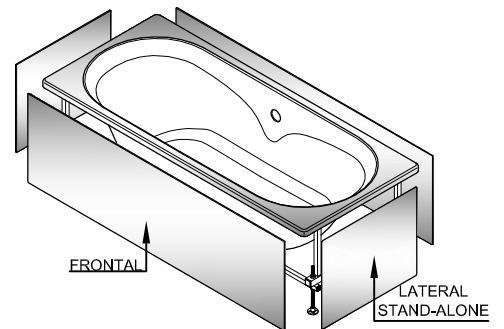

AVAILABLE COLORS: White

WEIGHT ($\pm 10\%$): 24 Kg

Technical Sheet

Capacity to overflow level ($\pm 10\%$): 232 liters;

Dimensions in mm

The products presented follow technical specifications by Sanitana S.A. Dimensions provided are indicative only. For custom installation, should only be considered the dimensions measured directly on the part to be installed. We reserve the right to make technical changes to improve the functionality of our products without prior notice.

PART:

- DESCRIPTION: Rectangular Acrylic Bathtub
- SERIES: ROSÁRIO 1800x800
- VERSION: Simple / With Whirlpool Systems

RELATED PRODUCTS:

					
BATHTUB DIM.	METALLIC STRUCTURE	METALLIC FEET SUPPORT	DISCHARGE VALVE	HEADREST CURVED	HEADREST (included in whirlpool systems)
1800x800	KESTM18080.ZNC	17767	15892	BACSC59G	20859

ACRYLICS, WOOD AND ACM PANELS:

QUADRANT APPLICATION
(frontal panel+lateral panel)

BETWEEN-WALLS APPLICATION
(Frontal panel)

STAND-ALONE APPLICATION
(Frontal panel+lateral stand-alone panel)

ACRYLIC FRONTAL PANEL	
DIM.	HEIGHT
1800	560mm B180P

ACRYLIC LATERAL PANEL	
DIM.	HEIGHT
800	560mm B080P

WOOD FRONTAL PANEL	
DIM.	HEIGHT
1800	560mm B18056PM

WOOD LATERAL PANEL	
DIM.	HEIGHT
800	560mm B8056PM

WOOD LATERAL PANEL (stand-alone)	
DIM.	HEIGHT
800	560mm B8056PMSA