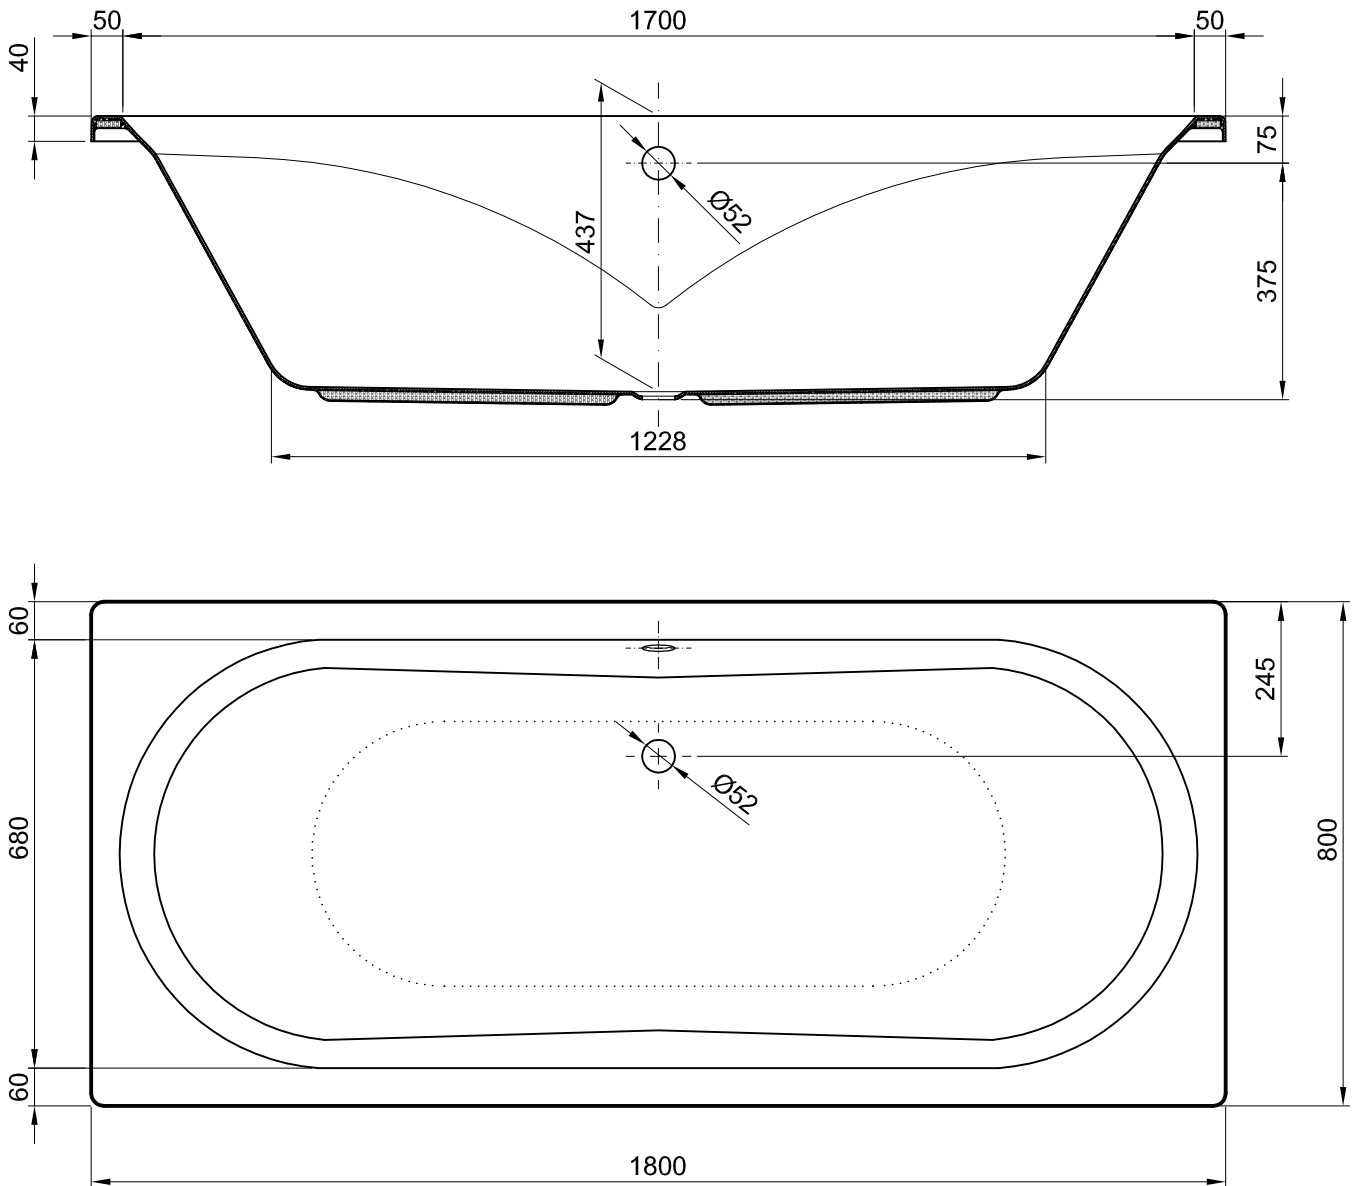

PAINEL ACM FRONTAL	
DIM.	ALTURA
1800	560mm
	B18056ACM

PAINEL ACM LATERAL	
DIM.	ALTURA
800	560mm
	B8056ACM

PAINEL ACM LATERAL (stand-alone)	
DIM.	ALTURA
800	560mm
	B8056ACSA

Sanitana

MODEL FEATURES:

Model of generous measures for maximum comfort. Discharge to the center and symmetric, allows you to turn bath for two with the maximum comfort. Warranty of 2 years. Available in whirlpool systems.

PART:

- DESCRIPTION: Rectangular Acrylic Bathtub
- SERIES: ROSÁRIO 1800x800
- VERSION: Simple
- REF: B12AS

MATERIAL: Cross linked cast acrylic sheet acc/standard EN263 (NF)

EUROPEAN STANDARDS: - EN 14516- CL1+CL2; EN263; EN232; EN198

AVAILABLE COLORS: White

WEIGHT ($\pm 10\%$): 24 Kg

Technical Sheet

Capacity to overflow level ($\pm 10\%$): 232 liters;

Dimensions in mm

The products presented follow technical specifications by Sanitana S.A. Dimensions provided are indicative only. For custom installation, should only be considered the dimensions measured directly on the part to be installed. We reserve the right to make technical changes to improve the functionality of our products without prior notice.

PART:

- DESCRIPTION: Rectangular Acrylic Bathtub
- SERIES: ROSÁRIO 1800x800
- VERSION: Simple / With Whirlpool Systems

RELATED PRODUCTS:

					
BATHTUB DIM.	METALLIC STRUCTURE	METALLIC FEET SUPPORT	DISCHARGE VALVE	HEADREST CURVED	HEADREST (included in whirlpool systems)
1800x800	KESTM18080.ZNC	17767	15892	BACSC59G	20859