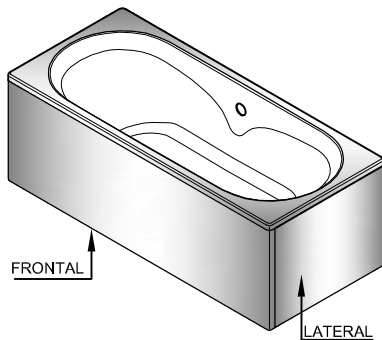

PEÇA:

- DESCRIÇÃO: Banheira Retangular

- SÉRIE: ROSÁRIO 1800x800

- VERSÃO: Simples / Sistemas com Hidromassagem

PRODUTOS ASSOCIADOS:

					
BANHEIRA DIM.	ESTRUTURA METÁLICA	PÉS APOIO METÁLICOS	VÁLVULA DESCARGA	APOIO CABEÇA CURVO	APOIO CABEÇA (incluído em sistemas com hidromassagem)
1800x800	KESTM18080.ZNC	17767	15892	BACSC59G	20859

AVAILABLE COLORS: White

WEIGHT ($\pm 10\%$): 24 Kg

Technical Sheet

Capacity to overflow level ($\pm 10\%$): 232 liters;

Dimensions in mm

The products presented follow technical specifications by Sanitana S.A. Dimensions provided are indicative only. For custom installation, should only be considered the dimensions measured directly on the part to be installed. We reserve the right to make technical changes to improve the functionality of our products without prior notice.

PART:

- DESCRIPTION: Rectangular Acrylic Bathtub
- SERIES: ROSÁRIO 1800x800
- VERSION: Simple / With Whirlpool Systems

RELATED PRODUCTS:

					
BATHTUB DIM.	METALLIC STRUCTURE	METALLIC FEET SUPPORT	DISCHARGE VALVE	HEADREST CURVED	HEADREST (included in whirlpool systems)
1800x800	KESTM18080.ZNC	17767	15892	BACSC59G	20859

ACRYLICS, WOOD AND ACM PANELS:

QUADRANT APPLICATION
(frontal panel+lateral panel)

BETWEEN-WALLS APPLICATION
(Frontal panel)

STAND-ALONE APPLICATION
(Frontal panel+lateral stand-alone panel)

ACRYLIC FRONTAL PANEL	
DIM.	HEIGHT
1800	560mm B180P